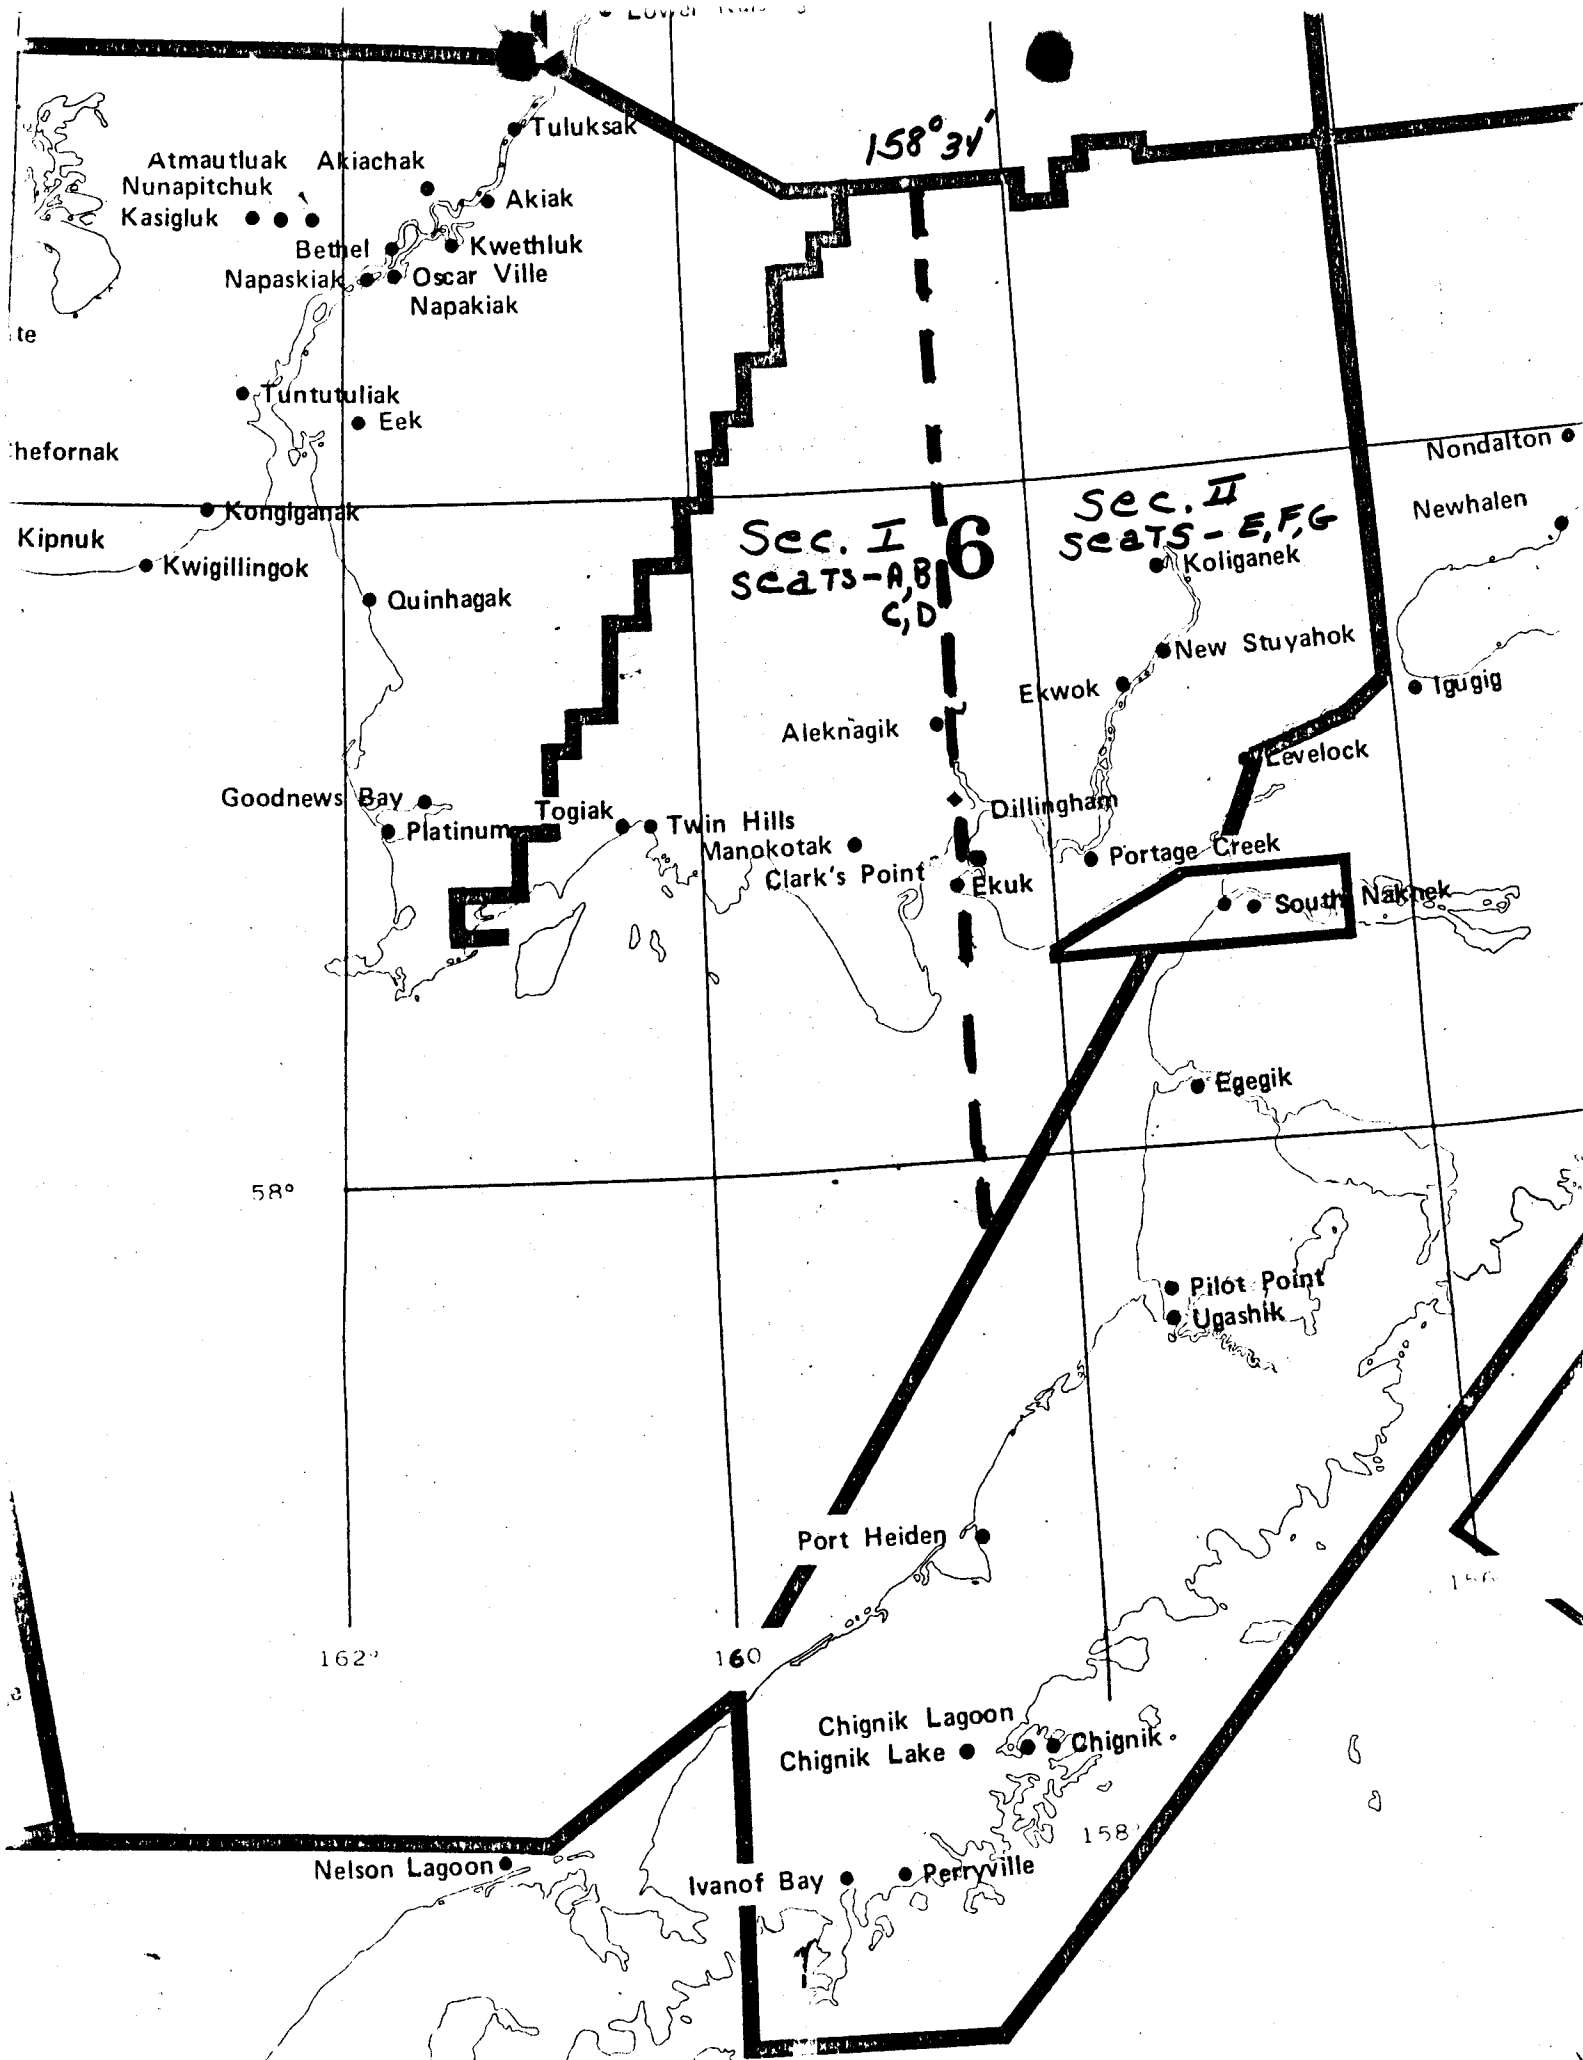

(Villages listed include only those where there are presently schools operating and should not be considered to be exclusive of other villages where schools may become operational.)

Boundary:

Beginning at a point where the east boundary of the Calista Regional Corporation, established pursuant to the Alaska Native Claims Settlement Act, meets the Bering Sea and the Bristol Bay Corporation, established pursuant to the Alaska Native Claims Settlement Act, and following northerly and westerly to longitude 156 and coming southerly and meeting the Kivchak River and following easterly to the Kivchak Bay.

Excluding the city of Dillingham.

NUMBER OF SECTIONS 2 (7 SEATS)

Section I (4 seats - A, B, C, D) Twin Hills, Togiak, Manokotak, Aleknagik and N. Aleknagik

This section includes all the territory located west of longitude 158° 34'N and lies within the boundaries of Region #6.

Section II (3 seats - E, F, G) Clark's Point, Portage Creek, Levelock, Ekwok, New Stuyahok and Koliganek

This section includes all the territory east of longitude 158° 34'N and lies within the boundaries of Region #6.

Aleknagik

Ekwook

New Stuyahok

Levelock

Dillingham

Portage Creek

Ekuk

South Naknek